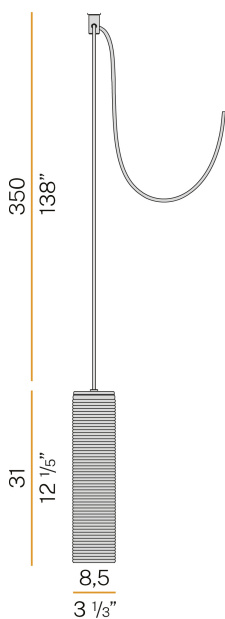

### Data sheet

CODE	M09457.000.0200
SYSTEM POWER CONSUMPTION	max 57W
LIGHT SOURCE	LED retrofit / halogen
LIGHT SOURCE KIT	* included
COMPATIBLE SOURCES	LED retrofit bulb 8W E27 2700K Ra80 1050lm (no dimming) * / max 57W E27
COLOUR TEMPERATURE	2700K Ra>80
LIGHT DISTRIBUTION	diffused
POWER SUPPLY	220-240V AC
FREQUENCY	50/60Hz
NOMINAL LUMINOUS FLUX	1050lm
WEIGHT	1,15 Kg
PROTECTION DEGREE	IP20
COLOUR TOLLERANCES	SDCM <6
PACKING DIMENSIONS (CM)	0,0 x 0,0 x 0,0

Multiple suspension lighting fixture for interiors, with direct and indirect light emission. Structure in pressed rough aluminium and pickled sheet metal in polyacrylic paint. Diffuser in blown glass with white, crystal, steel, amber, bronze, tobacco or green ribbing finish.

Pickled sheet metal closing disk in black or mat brass polyacrylic paint. 3,5m (137,8") long suspension and power cable in PVC with black fabric covering. Provided without power canopy, complete with polycarbonate hook.

### Technical drawing